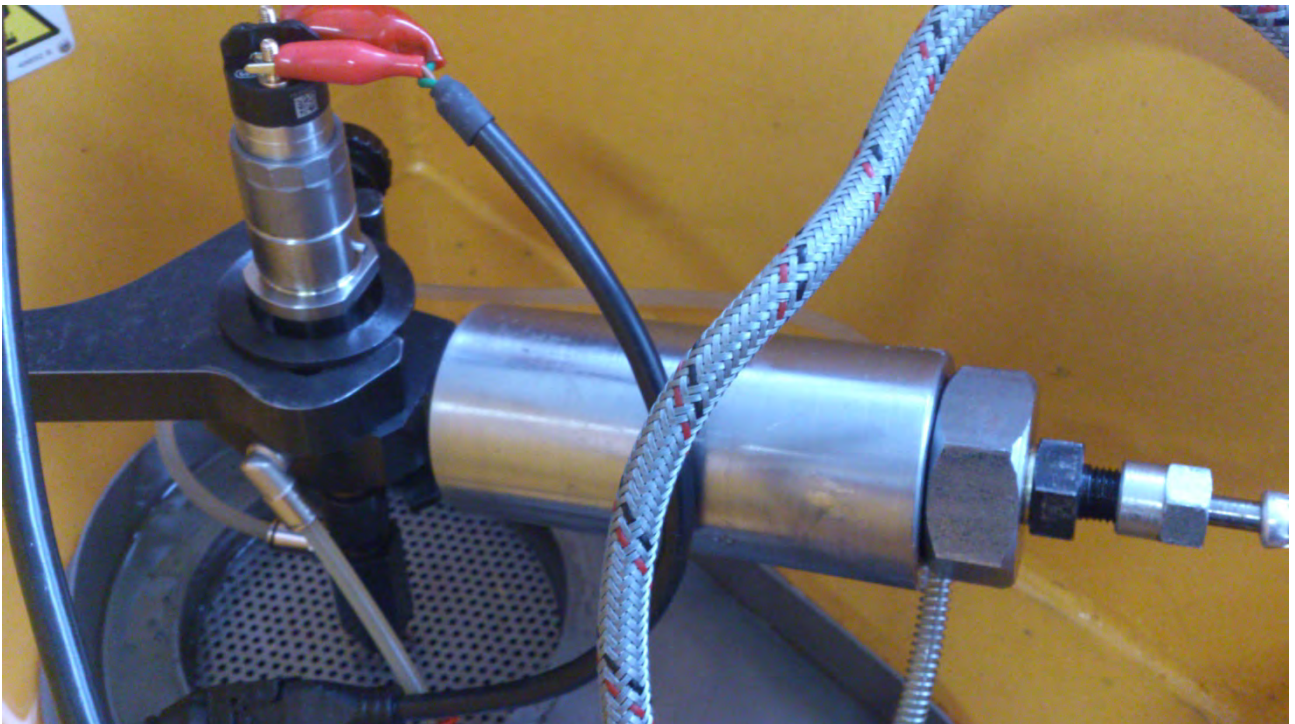

TECHNICAL NOTE

Dear Customer,

Rabotti is pleased to announce the availability of the add-on for high flow rate injectors, such Bosch 120 series.

The code of the add-on is MECSEM174304000 for use with the following injectors adapters:

INJECTOR CODE	TEC100	TEC200	UNITEC	MINITEC
0445120057	PROFIN914015000	PROFIN921020000	PROFIN921020000	PROFIN921020000
095000-082#	PROFIN914016000	PROFIN921022000	PROFIN921022000	PROFIN921022000
0445120020	PROFIN914017000	PROFIN921021000	PROFIN974001000	PROFIN991001000
095000-505#	PROFIN914018000	PROFIN921023000	PROFIN921023000	PROFIN921023000
0445120008	PROFIN914019000	PROFIN921024000	PROFIN974002000	PROFIN991002000
095000-121#	PROFIN914020000	PROFIN921025000	PROFIN921025000	PROFIN921025000
0445120030	PROFIN914021000	PROFIN921027000	PROFIN921027000	PROFIN921027000
0445120025	PROFIN914022000	PROFIN921045000	PROFIN921045000	PROFIN921045000
0445120044	PROFIN914024000	PROFIN921026000	PROFIN921026000	PROFIN921026000
0445120120	PROFIN914029000	PROFIN921044000	PROFIN921044000	PROFIN921044000
CATERPILLAR 1442	PROFIN914030000	PROFIN921041000	PROFIN921041000	PROFIN921041000
0445120215	PROFIN914031000	PROFIN921042000	PROFIN921042000	PROFIN921042000
0445120060	PROFIN914032000	PROFIN921043000	PROFIN921043000	PROFIN921043000
0445120078	PROFIN914033000	PROFIN921046000	PROFIN921046000	PROFIN921046000
0445120086	PROFIN914034000	PROFIN921040000	PROFIN921040000	PROFIN921040000
095000-622#	PROFIN914035000	PROFIN921048000	PROFIN921049000	PROFIN921048000